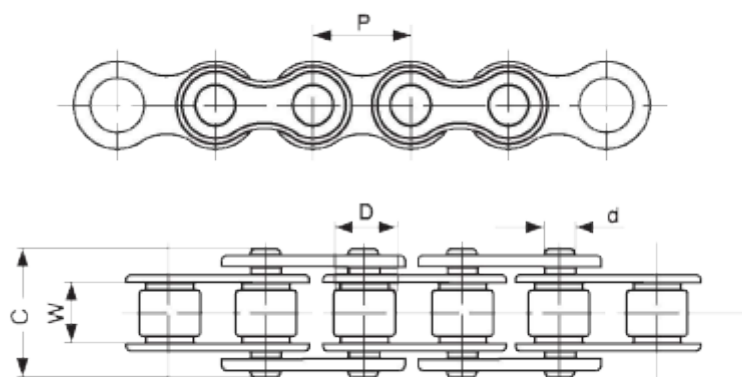

Article number: 61002100070

Description: KLEEchain ANSI 60 - 3/4" simplex
12A-1 in meters

Measures

Breaking power	= 31800
C	= 25,90
Chain size	= 3/4"
d	= 5,94
D	= 11,91
Description	= 60
P	= 19,050
W	= 12,57